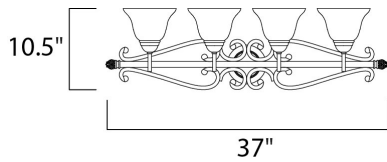

**PRODUCT DESCRIPTION**

This decorative classic in Oil Rubbed Bronze finish is both dramatic and subtle, with or without shades.

**MEASUREMENTS**

DIMENSION : 37" W x 10.5" H x 9.5" Ext  
 BACK PLATE : 5.35" W x 5.35" H  
 HANGING WEIGHT : 11.68 lb